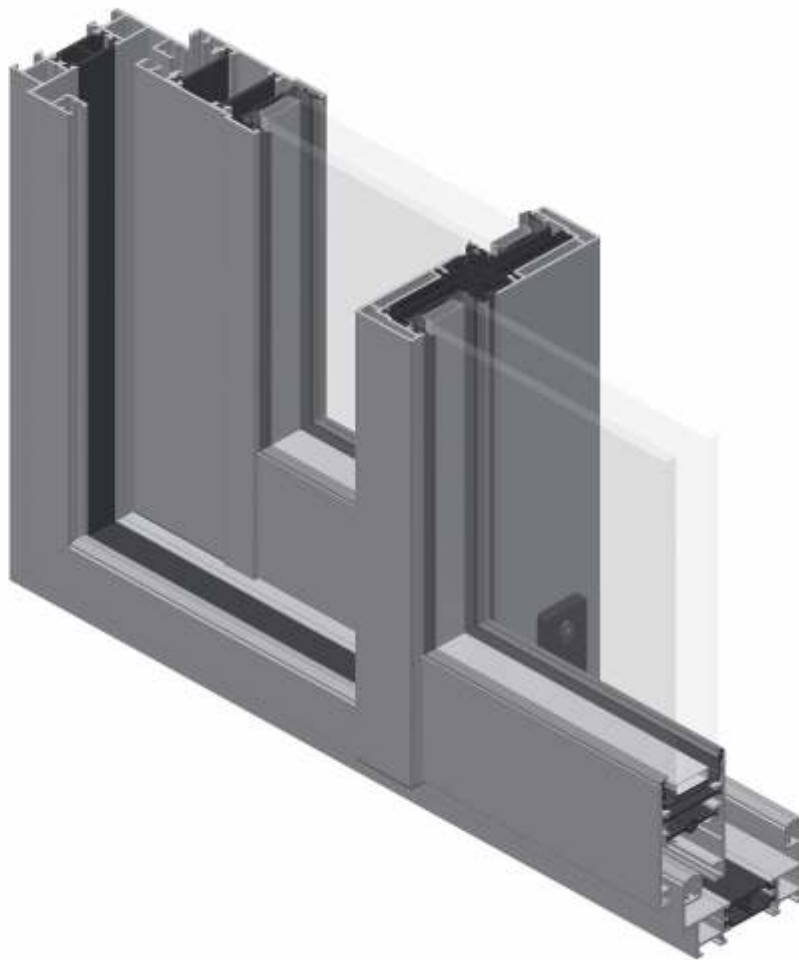

The thinness of the central upright allows maximum light intake, while providing a modern touch thanks to its straight and minimalist shapes.

The assembly process has been optimized to significantly reduce assembly time.

Outstanding U-Values

1.4 Double Glazed - 1.2 Triple Glazed

Get Creative

with Space & Light

With a range of width, glazing, hinge and furniture options, our doors can be configured to suit any design theme, from traditional to minimalist and contemporary to industrial.

SPECIFICATIONS

Maximum Width	10000mm
Maximum Height	2700mm
U-Value	1.2 - 1.4
Colour	Various powder coating colours available

Elegant, slim design style • Versatile & flexible system

High quality manufacture • Low maintenance